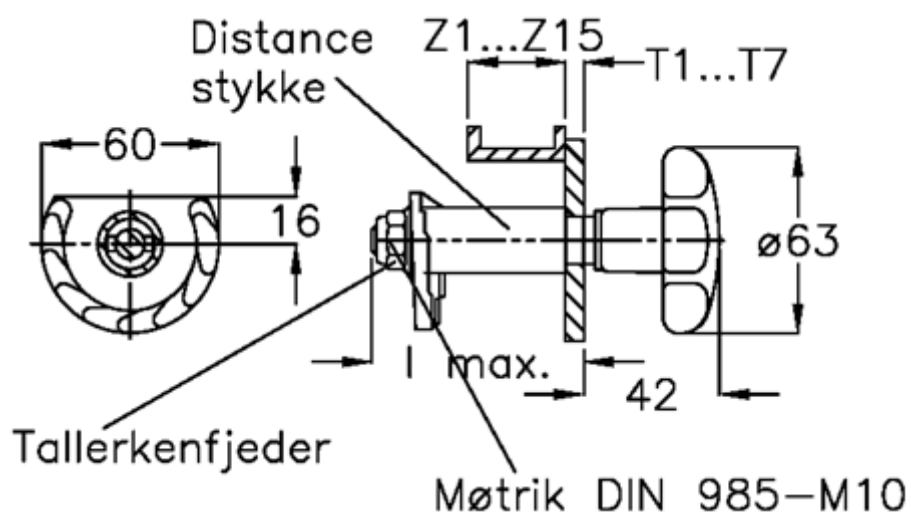

Article number: 20894613

Description: E+G Door lock
GN 117-SG-T6-Z13

Measures

Cam thickness = 36-45